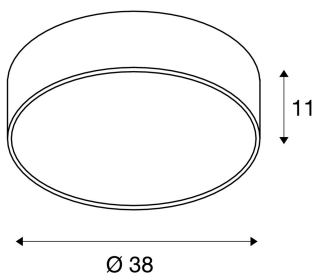

MEDO 40 ceiling light

LED, 3000K, round, white, Ø 38 cm, can be converted to a pendant, 31 W

The high-quality MEDO 40 ceiling light convinces with its clear form and the elegant material contrast of its aluminium and glass construction. The luminaire is available in black, white, silver grey, and wine red. Its integrated Premium LED gives pleasant lighting effects, and its built-in LED driver allows direct connection to 230V mains supply. Using the appropriate accessories, this ceiling light can be converted into a pendant luminaire.

TECHNICAL DATA

Item no.:	135071
Lamps included	0
Primary nominal voltage	220-240V ~50/60Hz mA/V
Secondary power / secondary voltage	700 mA/V
Height	11.0 cm
Diameter	38.0 cm
Net weight	1.32 kg
Gross weight	2.279 kg
Safety class	I
Assembly	Surface
Assembly details	Ceiling
Dimmable	Ja
Dimming technology	Leading edge, trailing edge
Wattage	31.0 W
Lumen	2125 lm
Colour temperature	3000 Kelvin
Beam angle	105 °
CRI	>80
UGR ?	25
Binning	6
Service life	20000 h
BIG WHITE Page	91