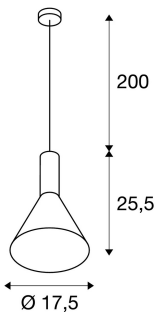

PHELIA pendant

TC-(D,H,T,Q)SE, black, Ø/H 17.5/25.5 cm, max. 23W

The conical shaped PHELIA high-voltage pendant offers an abundance of variations. The black luminaire features a round ceiling plate. With its in-built E27 socket, the luminaire is suitable for both LED and energy-saving lamps. The luminaire has a pendant length of 200 cm.

TECHNICAL DATA

Item no.:	133300
Socket	E27
Number of sockets	1
Lamps included	0
Primary nominal voltage	230V ~50/60Hz mA/V
Pendant length	200.0 cm
Height	25.5 cm
Diameter	17.5 cm
Net weight	0.593 kg
Gross weight	0.892 kg
Safety class	I
Assembly	Surface
Assembly details	Ceiling
Wattage	23.0 W
Maximum ambient temperature	35 °C
BIG WHITE Page	56