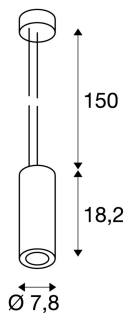

### TECHNICAL DATA

Item no.:	133121
Lamps included	1
Number of different light outlets	1
Primary nominal voltage	220-240V ~50/60Hz mA/V
Secondary power / secondary voltage	250 mA/V
Pendant length	150.0 cm
Height	18.2 cm
Diameter	7.8 cm
Net weight	0.785 kg
Gross weight	0.861 kg
Safety class	I
Assembly	Surface
Assembly details	Ceiling
Dimmable	Ja
Dimming technology	trailing edge
Wattage	12.0 W
Lumen	700 lm
Colour temperature	3000 Kelvin
Beam angle	60 °
CRI	>80
Binning	6
Service life	25000 h