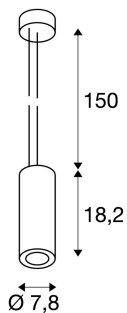

TECHNICAL DATA

Item no.:	133120
Lamps included	1
Number of different light outlets	1
Primary nominal voltage	220-240V ~50/60Hz mA/V
Secondary power / secondary voltage	250 mA/V
Pendant length	150.0 cm
Height	18.2 cm
Diameter	7.8 cm
Net weight	0.802 kg
Gross weight	0.873 kg
Safety class	I
Assembly	Surface
Assembly details	Ceiling
Dimmable	Ja
Dimming technology	trailing edge
Wattage	12.0 W
Lumen	700 lm
Colour temperature	3000 Kelvin
Beam angle	60 °
CRI	>80
Binning	6
Service life	25000 h