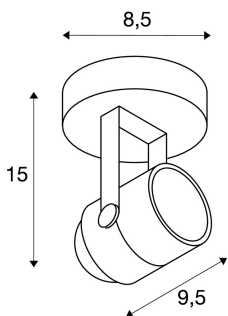

SPOT 79

wall and ceiling light, QPAR51, round, white, max. 230V, max. 50W

The puristic high-voltage spotlight SPOT 79 is made from aluminium and designed for halogen lamps with GU10 socket. Available in black, white and silver-grey colour version, SPOT 79 is supplied ready for direct connection to 230V mains supply.

TECHNICAL DATA

Item no.:	132021
Socket	GU10
Lamp	QPAR51
Number of sockets	1
Lamps included	0
Primary nominal voltage	220-240V ~50/60Hz mA/V
Tilt range	180 °
Horizontal rotation range	350 °
Length	9.5 cm
Height	14.0 cm
Diameter	8.5 cm
Net weight	0.306 kg
Gross weight	0.4 kg
Safety class	I
Assembly	Surface
Assembly details	Ceiling, Wall
Wattage	50.0 W
BIG WHITE Page	283