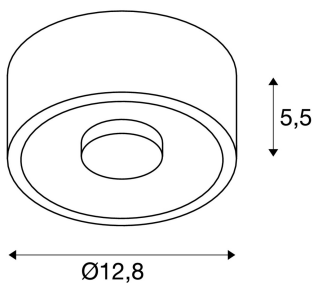

## TECHNICAL DATA

|                                     |                        |
|-------------------------------------|------------------------|
| Item no.:                           | 117351                 |
| Lamps included                      | 0                      |
| Number of different light outlets   | 1                      |
| Primary nominal voltage             | 220-240V ~50/60Hz mA/V |
| Secondary power / secondary voltage | 350 mA/V               |
| Height                              | 5.5 cm                 |
| Diameter                            | 12.8 cm                |
| Net weight                          | 0.69 kg                |
| Gross weight                        | 0.897 kg               |
| Safety class                        | I                      |
| Assembly                            | Surface                |
| Assembly details                    | Ceiling                |
| Dimmable                            | Ja                     |
| Dimming technology                  | trailing edge          |
| Wattage                             | 15.0 W                 |
| Lumen                               | 810 lm                 |
| Colour temperature                  | 3000 Kelvin            |
| Beam angle                          | 120 °                  |
| CRI                                 | >80                    |
| Binning                             | 6                      |
| Service life                        | 25000 h                |
| BIG WHITE Page                      | 262                    |