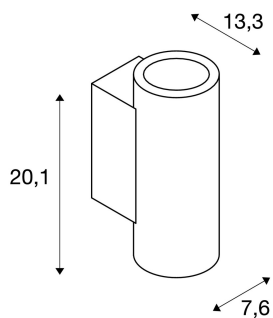

TECHNICAL DATA

Item no.:	116340
Lamps included	1
Number of different light outlets	2
Primary nominal voltage	220-240V ~50/60Hz mA/V
Secondary power / secondary voltage	250 mA/V
Width	7.6 cm
Height	20.1 cm
Depth	13.3 cm
Net weight	1.077 kg
Gross weight	1.17 kg
Safety class	I
Assembly	Surface
Assembly details	Wall
Dimmable	Ja
Dimming technology	trailing edge
Wattage	24.0 W
Lumen	1400 lm
Colour temperature	3000 Kelvin
Beam angle	60 °
CRI	>80
Binning	6
Service life	25000 h