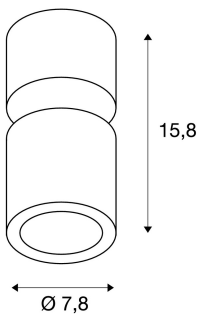

TECHNICAL DATA

Item no.:	116331
Lamps included	1
Number of different light outlets	1
Primary nominal voltage	220-240V ~50/60Hz mA/V
Secondary power / secondary voltage	250 mA/V
Vertical tilting range	60 °
Horizontal rotation range	350 °
Height	15.8 cm
Diameter	7.8 cm
Net weight	0.616 kg
Gross weight	0.668 kg
Safety class	I
Assembly	Surface
Assembly details	Ceiling
Dimmable	Ja
Dimming technology	Leading edge, trailing edge
Wattage	12.0 W
Lumen	700 lm
Colour temperature	3000 Kelvin
Beam angle	60 °
CRI	>80
Binning	6

Service life	25000 h
BIG WHITE Page	277

Accessories

116302	LENS , for SUPROS 78, 20°
116304	LENS , for SUPROS 78, 40°

Notes
