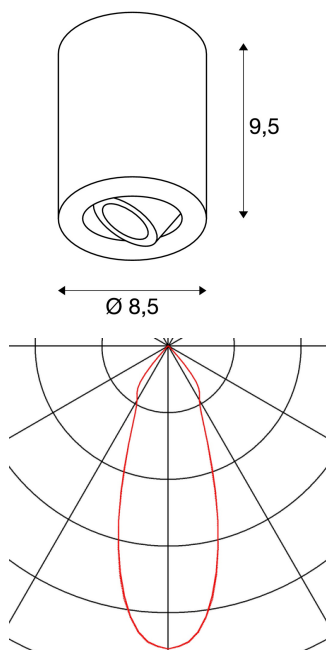

## TRILEDO ROUND CL ceiling light

LED, 3000K, round, white, 38°, 6.2W, incl. driver

The twisting and tiltable ceiling light TRILEDO ROUND CL is made of aluminium and comes in housing colours of white, brushed aluminium and matt black. Thanks to its aluminium lamp head, the cone of light can be individually aligned. Fitted with an efficient COB LED with 6.2W and with the driver included, it can be connected directly to the 230V mains supply. This luminaire contains built-in LED lamps.

## TECHNICAL DATA

Item no.:	113931
Lamps included	0
Primary nominal voltage	100-240V ~50/60Hz mA/V
Secondary power / secondary voltage	350 mA/V
Vertical tilting range	30 °
Horizontal rotation range	100 °
Height	9.5 cm
Diameter	8.5 cm
Net weight	0.53 kg
Gross weight	0.642 kg
Safety class	I
Assembly	Surface
Assembly details	Ceiling
Wattage	8.1 W
Lumen	670 lm
Colour temperature	3000 Kelvin
Beam angle	36 °
CRI	>80
Binning	3
Service life	40000 h
BIG WHITE Page	271