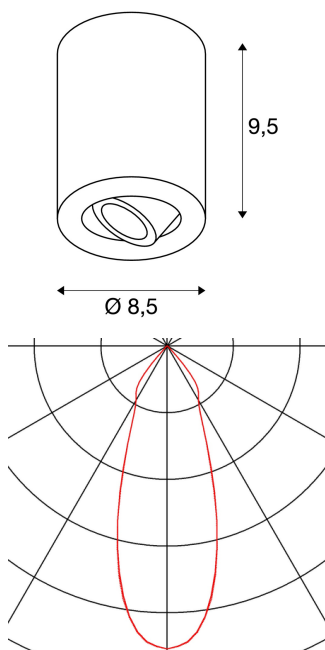

TRILEDO ROUND CL ceiling light

LED, 3000K, round, matt black, 38°, 6.2W, incl. driver

The twisting and tiltable ceiling light TRILEDO ROUND CL is made of aluminium and comes in housing colours of white, brushed aluminium and matt black. Thanks to its aluminium lamp head, the cone of light can be individually aligned. Fitted with an efficient COB LED with 6.2W and with the driver included, it can be connected directly to the 230V mains supply. This luminaire contains built-in LED lamps.

TECHNICAL DATA

Item no.:	113930
Lamps included	0
Primary nominal voltage	100-240V ~50/60Hz mA/V
Secondary power / secondary voltage	350 mA/V
Vertical tilting range	30 °
Horizontal rotation range	100 °
Height	9.5 cm
Diameter	8.5 cm
Net weight	0.527 kg
Gross weight	0.63 kg
Safety class	I
Assembly	Surface
Assembly details	Ceiling
Wattage	8.1 W
Lumen	670 lm
Colour temperature	3000 Kelvin
Beam angle	36 °
CRI	>80
Binning	3
Service life	40000 h
BIG WHITE Page	271