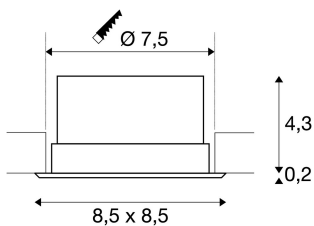

VERLUX

recessed fitting, LED, 3000K, matt white, L/B/T
8.5/8.5/4.5 cm, 10W

The light, square recessed VERLUX fitting with a round cut-out is available in various wattages and sizes. The square recessed ceiling light is made of aluminium and comes in a white colour. The rigid Premium LED insert produces homogeneous base lighting thanks to its wide beam angle of 80°. The luminaire comes with a dimmable constant current driver and is ready for connection to the 230 V mains supply.

TECHNICAL DATA

Item no.:	112682
Lamps included	0
Number of different light outlets	1
Primary nominal voltage	220-240V ~50/60Hz mA/V
Secondary power / secondary voltage	500 mA/V
Length	8.5 cm
Width	8.5 cm
Depth	4.5 cm
Installation diameter	7.5 cm
Installation depth	4.5 cm
Net weight	0.172 kg
Gross weight	0.231 kg
Safety class	II
Impact resistance class	IK02
Impact resistance	0,200000000000000001 Joule
Assembly	Recessed
Assembly details	Ceiling
Dimmable	Ja
Dimming technology	Leading edge, trailing edge
Wattage	12.0 W
Lumen	880 lm
Colour temperature	3000 Kelvin

Beam angle	80 °
CRI	>80
Binning	6
Service life	35000 h
BIG WHITE Page	512

Notes
