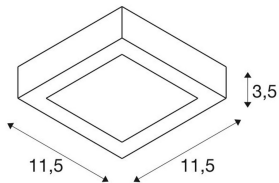

TECHNICAL DATA

Item no.:	1003017
Primary nominal voltage	220-240V ~50/60Hz mA/V
Secondary power / secondary voltage	200 mA/V
Length	11.5 cm
Width	11.5 cm
Height	3.5 cm
Net weight	0.297 kg
Gross weight	0.336 kg
Safety class	I
Impact resistance class	IK02
Impact resistance	0,20000000000000001 Joule
Assembly	Surface
Assembly details	Ceiling, Wall
Dimmable	Ja
Dimming technology	trailing edge
Wattage	8.2 W
Lumen	480 lm
Colour temperature	3000 Kelvin
CRI	>80
Binning	6
Service life	48000 h
Ambient temperature	25 °C