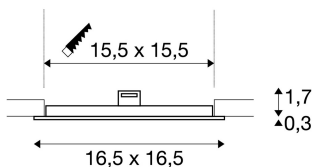

SENSE 18

Indoor LED recessed ceiling light square white 3000K

The SENSE recessed fitting made from aluminium is available in white and silver-grey, and with a round or square shade. The rigid Premium LED insert produces homogeneous base illumination over a wide area thanks to its extensive beam angle. If you are looking for a recessed ceiling light with a shallow installation depth, SENSE is just the job.

TECHNICAL DATA

Item no.:	1003012
Secondary power / secondary voltage	350 mA/V
Length	16.5 cm
Width	16.5 cm
Height	2.0 cm
Installation length	15.5 cm
Installation width	15.5 cm
Installation depth	3.0 cm
Net weight	0.233 kg
Gross weight	0.299 kg
IP Code	IP 20
Safety class	III
Impact resistance class	IK02
Impact resistance	0,200000000000000001 Joule
Assembly	Recessed
Assembly details	Ceiling
Wattage	9.7 W
Lumen	820 lm
Colour temperature	3000 Kelvin
CRI	>80
Binning	6
Service life	48000 h