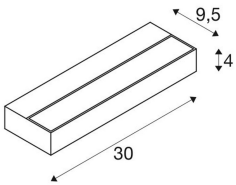

## SEDO 7

Indoor LED surface-mounted wall light, 3000K, alu

The LED variant of the SEDO wall light is made of aluminium and has a frosted glass cover. Designed for the use of energy-saving LEDs, the SEDO 7 wall light is ready for direct connection to a 230V mains power supply thanks to the pre-installed operating device.

### TECHNICAL DATA

Item no.:	1002964
Primary nominal voltage	220-240V ~50/60Hz mA/V
Secondary power / secondary voltage	350 mA/V
Length	30.0 cm
Height	4.0 cm
Depth	9.5 cm
Net weight	0.8 kg
Gross weight	0.943 kg
Safety class	I
Assembly	Surface
Assembly details	Wall
Wattage	11.5 W
Lumen	1020 lm
Colour temperature	3000 Kelvin
CRI	>80
Binning	3
Service life	30000 h
BIG WHITE Page	164