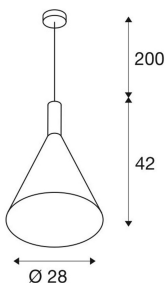

## PHELIA 280 E27

Indoor pendant, black/gold

The conical shaped PHELIA high-voltage pendant offers an abundance of variations. The black and gold luminaire features a round ceiling plate. With its built-in E27 socket, the luminaire is suitable for both LED lamps and energy-saving lamps. The luminaire has a pendant length of 200 cm.

### TECHNICAL DATA

Item no.:	1002950
Socket	E27
Number of sockets	1
Lamps included	0
Primary nominal voltage	220-240V ~50/60Hz mA/V
Pendant length	200.0 cm
Height	42.0 cm
Diameter	28.0 cm
Net weight	0.873 kg
Gross weight	1.512 kg
Safety class	I
Assembly	Surface
Assembly details	Ceiling
Wattage	23.0 W
Maximum ambient temperature	35 °C
BIG WHITE Page	57