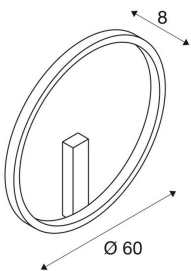

TECHNICAL DATA

Item no.:	1002919
Primary nominal voltage	220-240V ~50/60Hz mA/V
Secondary power / secondary voltage	600 mA/V
Diameter	60.0 cm
Depth	8.0 cm
Net weight	1.68 kg
Gross weight	3.307 kg
Safety class	I
Assembly	Surface
Assembly details	Ceiling, Wall
Dimmable	Ja
Dimming technology	DALI
Wattage	25.0 W
Lumen	1500 lm
CRI	>80
Binning	3
Service life	30000 h
Minimum ambient temperature	-20 °C
Maximum ambient temperature	50 °C
BIG WHITE Page	140