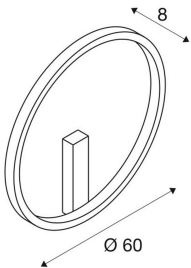

TECHNICAL DATA

Item no.:	1002918
Primary nominal voltage	220-240V ~50/60Hz mA/V
Secondary power / secondary voltage	600 mA/V
Diameter	60.0 cm
Depth	8.0 cm
Net weight	1.595 kg
Gross weight	3.313 kg
Safety class	I
Assembly	Surface
Assembly details	Ceiling, Wall
Dimmable	Ja
Dimming technology	DALI
Wattage	25.0 W
Lumen	1500 lm
CRI	>80
Binning	3
Service life	30000 h
Minimum ambient temperature	-20 °C
Maximum ambient temperature	50 °C
BIG WHITE Page	140