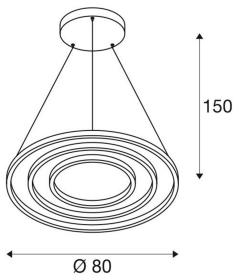

TECHNICAL DATA

Item no.:	1002913
Primary nominal voltage	220-240V 0/~50/60Hz mA/V
Secondary power / secondary voltage	1700 mA/V
Pendant length	150.0 cm
Height	3.0 cm
Diameter	80.0 cm
Net weight	4.138 kg
Gross weight	4.428 kg
Safety class	I
Assembly	Surface
Assembly details	Ceiling
Dimmable	Ja
Dimming technology	DALI
Wattage	65.0 W
Lumen	4200 lm
CRI	>80
Binning	3
Service life	30000 h
Minimum ambient temperature	-25 °C
Maximum ambient temperature	50 °C
BIG WHITE Page	103