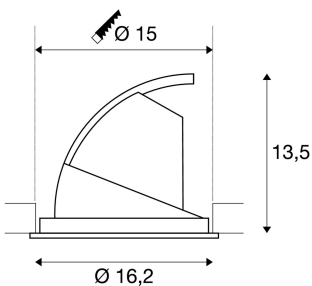

GIMBLE IN 150

Indoor LED recessed ceiling light, white, 3000K

The Premium LED installed in the GIMBLE IN 150 recessed ceiling light gives off a particularly warm light. Of course, the light outlet of this recessed ceiling light is tiltable. With a CRI value of greater than or equal to 90, the GIMBLE IN 150 is ideal for true-colour lighting of rooms. This should be your choice of recessed ceiling light if colour rendering is very important to you. This recessed ceiling light is sustainable and low-maintenance thanks to the anticipated service life of 30,000 hours.

TECHNICAL DATA

Item no.:	1002888
Lamps included	0
Secondary power / secondary voltage	700 mA/V
Vertical tilting range	50 °
Horizontal rotation range	350 °
Height	13.5 cm
Diameter	16.2 cm
Installation diameter	15.0 cm
Installation depth	13.5 cm
Net weight	0.582 kg
Gross weight	0.83 kg
Safety class	III
Assembly	Recessed
Assembly details	Ceiling
Wattage	25.5 W
Lumen	2300 lm
Colour temperature	3000 Kelvin
Beam angle	36 °
CRI	>90
Binning	3
Service life	30000 h
BIG WHITE Page	508