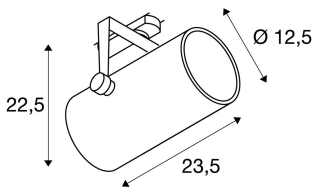

EURO SPOT TRACK DALI white

4000K, 38°, incl. 3-circuit adapter

Rotating and swivelling EURO SPOT TRACK DALI 240V LED spotlight, with a compact design with suitable adapter for the 3-circuit 240V track system. The LED light source is installed in the cylindrical lamp head in the factory. The spotlight, which is available with several housing colours and beam angles, is captivating because of its high light output, DALI compatibility and its simple and timeless appearance.

TECHNICAL DATA

Item no.:	1002816
Primary nominal voltage	220-240V ~50/60Hz mA/V
Secondary power / secondary voltage	1000 mA/V
Vertical tilting range	90 °
Horizontal rotation range	350 °
Length	23.5 cm
Height	22.5 cm
Diameter	12.5 cm
Net weight	2.07 kg
Gross weight	2.585 kg
Safety class	I
Assembly details	Track Ceiling
Dimmable	Ja
Dimming technology	DALI
Wattage	42.0 W
Lumen	3200 lm
Colour temperature	4000 Kelvin
Beam angle	38 °
Binning	3
LXXBXX data	L70B50
Service life	30000 h
Ambient temperature	25 °C