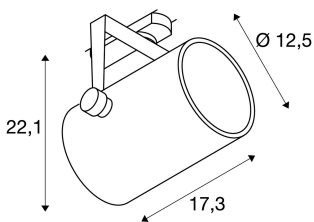

EURO SPOT TRACK DALI

for 240V 3-circuit track, LED, 4000K, white, 38°, incl. 3-circuit adapter

Rotating and swivelling EURO SPOT DALI LED spotlight, with a compact design and suitable DALI adapter for the 3-circuit 240V track system. The LED module is installed inside the cylindrical lamp head in the factory. Available with several housing and light colours, the spotlight impresses with its simple, timeless appearance. The spotlight fulfils any requirement because of the selection of available beam angles.

TECHNICAL DATA

Item no.:	1002676
Primary nominal voltage	220-240V ~50/60Hz mA/V
Secondary power / secondary voltage	500 mA/V
Vertical tilting range	90 °
Horizontal rotation range	350 °
Length	17.3 cm
Height	22.1 cm
Diameter	12.5 cm
Net weight	1.471 kg
Gross weight	1.918 kg
Safety class	I
Assembly	Surface
Assembly details	Track Ceiling, Track Wall
Dimmable	Ja
Dimming technology	DALI
Wattage	7.2 W
Lumen	2000 lm
Colour temperature	4000 Kelvin
Beam angle	38 °
CRI	>90
Binning	3
LXXBXX data	L70B50

Service life	30000 h
BIG WHITE Page	335

Notes
