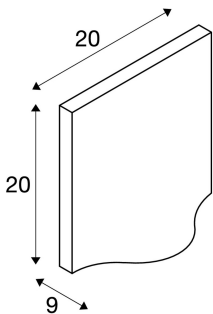

VILUA II WL Outdoor recessed wall light

anthracite, 3000K IP54 100° 810lm

The VILUA wall light, which is equipped with powerful, warm white LEDs, is available in several versions. The electrical connection of the luminaire, which is made from aluminium, is made directly to the 230V mains supply. Thanks to its IP54 protection class, the luminaire is suitable for outdoor use. This luminaire contains built-in LED lamps.

TECHNICAL DATA

Item no.:	1002504
Primary nominal voltage	100-277V ~50/60Hz mA/V
Secondary power / secondary voltage	350 mA/V
Width	20.0 cm
Height	20.0 cm
Depth	9.0 cm
Net weight	1.603 kg
Gross weight	1.933 kg
IP Code	IP 54
Safety class	I
Impact resistance class	IK02
Impact resistance	0,200000000000000001 Joule
Assembly	Surface
Assembly details	Wall
Wattage	16.0 W
Lumen	810 lm
Colour temperature	3000 Kelvin
Beam angle	100 °
CRI	>80
Binning	3
BIG WHITE Page	649