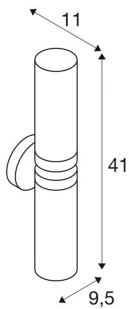

## WL 106 wall light

double glass, chrome, 2xE14

The 240V wall light WL 106 is made from chrome-plated aluminium with steel and glass elements and is equipped with an additional frosted glass cylinder. Prepared for holding energy-saving or LED lamps of type E14, the WL 105 wall light is ready for direct connection to the 230V mains supply. Rated IP44, the wall light can also be used outdoors or in damp areas.

## TECHNICAL DATA

Item no.:	1002229
Socket	E14
Number of sockets	2
Lamps included	0
Primary nominal voltage	220-240V ~50/60Hz mA/V
Width	9.5 cm
Height	41.0 cm
Depth	11.0 cm
Net weight	1.25 kg
Gross weight	1.689 kg
IP Code	IP 44
Safety class	I
Assembly	Surface
Assembly details	Wall
Wattage	40.0 W
BIG WHITE Page	213