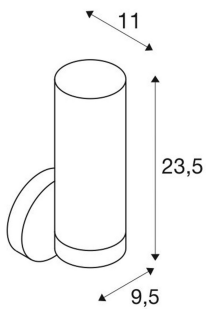

## WL 105 wall light

chrome, double glass, 1xE14

The 240V wall light WL 105 is made from chrome-plated aluminium with steel and glass elements and is equipped with an additional frosted glass cylinder. Prepared for holding energy-saving or LED lamps of type E14, the WL 105 wall light is ready for direct connection to the 230V mains supply. Rated IP44, the wall light can also be used outdoors or in damp areas.

## TECHNICAL DATA

Item no.:	1002228
Socket	E14
Number of sockets	1
Lamps included	0
Primary nominal voltage	220-240V ~50/60Hz mA/V
Width	9.5 cm
Height	23.5 cm
Depth	11.0 cm
Net weight	0.712 kg
Gross weight	1.041 kg
IP Code	IP 44
Safety class	I
Assembly	Surface
Assembly details	Wall
Wattage	40.0 W
BIG WHITE Page	213