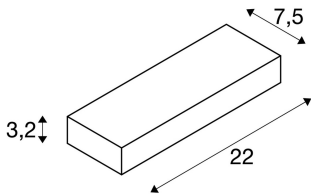

PEMA® WL

LED Outdoor surface-mounted wall light, IP54, anthracite, 3000K

The PEMA LED wall light consists of painted aluminium and glass, which covers the built-in LEDs. It is protection class IP54 and suitable for outdoor use. The electrical connection of the luminaire, which comes in various colours, is made directly to the 230V mains supply.

TECHNICAL DATA

Item no.:	1002069
Primary nominal voltage	230V ~50Hz mA/V
Width	22.0 cm
Height	3.2 cm
Depth	7.5 cm
Net weight	0.711 kg
Gross weight	0.788 kg
IP Code	IP 54
Safety class	I
Impact resistance class	IK05
Impact resistance	0,6999999999999996 Joule
Assembly	Surface
Assembly details	Wall
Wattage	7.7 W
Lumen	450 lm
Colour temperature	3000 Kelvin
Beam angle	110 °
CRI	>80
Binning	6
LXXBXX data	30000
Service life	30000 h
BIG WHITE Page	643