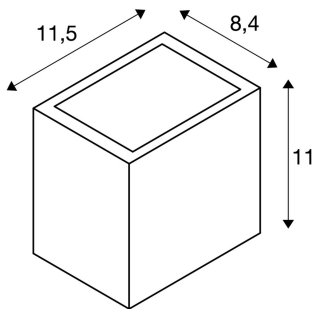

SITRA CUBE WL

LED outdoor surface-mounted wall and ceiling light, white, IP44, 3000K, 10W

SITRA CUBE wall light made from painted aluminium. Thanks to the position of the two built-in high-performance LEDs, the fitted luminaire produces two equal, but opposite, cones of light (UP/DOWN). With protection class IP44 it is suitable for outdoor use. The electrical connection of the luminaire, which comes in various colours, is directly to the 230V mains supply.

TECHNICAL DATA

Item no.:	1002033
Number of different light outlets	2
Primary nominal voltage	100-277V ~50/60Hz mA/V
Secondary power / secondary voltage	500 mA/V
Width	11.5 cm
Height	11.0 cm
Depth	8.4 cm
Net weight	0.833 kg
Gross weight	0.933 kg
IP Code	IP 44
Safety class	I
Impact resistance class	IK05
Impact resistance	0,6999999999999996 Joule
Assembly	Surface
Assembly details	Wall
Wattage	10.0 W
Lumen	1120 lm
Colour temperature	3000 Kelvin
CRI	>80
Binning	3
Binning 2	3
Service life	30000 h