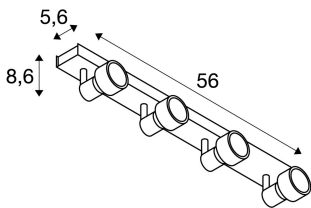

## PURI CW

Indoor surface-mounted wall and ceiling light, quad, QPAR51, white, 4x50W

The wall and ceiling light of the PURI series, whereby one to four rotating and swivelling lamp heads are fitted to the ceiling plate of the luminaire. The luminaire is made of aluminium and, thanks to the GU10 socket, is suitable for both halogen and LED lamps. A lamp is included to place on the lamp for halogen lamps with 5cm diameter. The electrical connection of the luminaire, which comes in various colours, is made directly to the 230V mains supply.

## TECHNICAL DATA

Item no.:	1002030
Socket	GU10
Lamp	QPAR51
Number of sockets	4
Lamps included	0
Primary nominal voltage	230V ~50Hz mA/V
Tilt range	85 °
Horizontal rotation range	350 °
Length	56.0 cm
Width	5.6 cm
Height	8.6 cm
Net weight	1.274 kg
Gross weight	1.573 kg
Safety class	I
Assembly	Surface
Assembly details	Ceiling, Wall
Wattage	50.0 W
BIG WHITE Page	303