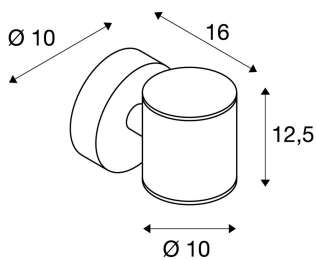

SITRA Up/Down WL

LED Outdoor surface-mounted wall light, anthracite, IP44, 3000K, 9W

The twin-headed SITRA wall light consists of aluminium and glass, which covers the LED light source. Thanks to the position of the two built-in warm-white LEDs, the mounted luminaire produces two equal, but opposite, cones of light (UP/DOWN). It is suitable for use outdoors thanks to its IP44 protection class. The electrical connection of the luminaire, which comes in two colours, is made directly to the 230V mains supply. The SITRA series also contains single-headed wall lights and can therefore be used universally.

TECHNICAL DATA

Item no.:	1002018
Number of different light outlets	2
Primary nominal voltage	220-240V ~50/60Hz mA/V
Width	10.0 cm
Height	12.5 cm
Depth	16.0 cm
Net weight	1.156 kg
Gross weight	1.283 kg
IP Code	IP 44
Safety class	I
Assembly	Surface
Assembly details	Wall
Wattage	17.0 W
Lumen	976 lm
Colour temperature	3000 Kelvin
Beam angle	55 °
CRI	>80
Binning	3
Service life	35000 h
BIG WHITE Page	654