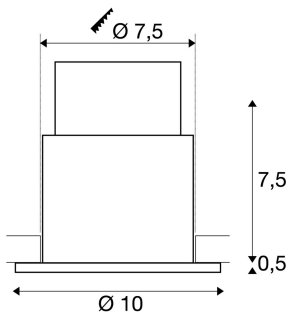

VARU QPAR51 DL

outdoor recessed ceiling light, black/white, IP20/65

The innovative VARU recessed fitting impresses with its high IP65 protection class. The downlights can therefore also be used outdoors as well as in rooms with high humidity. The VARU series is available in several colours and with powerful, warm-white LEDs or a GU10 socket. The electrical connection of the version with a GU10 socket is made to the 230V mains power supply. An additional LED driver is required for the LED versions.

TECHNICAL DATA

Item no.:	1001931
Socket	GU10
Lamp	LED GU10 51mm
Number of sockets	1
Primary nominal voltage	220-240V ~50/60Hz mA/V
Height	8.0 cm
Diameter	10.0 cm
Installation diameter	7.5 cm
Installation depth	8.0 cm
Net weight	0.201 kg
Gross weight	0.254 kg
IP Code	IP 20 / IP 65
Safety class	II
Impact resistance class	IK02
Impact resistance	0,200000000000000001 Joule
Assembly	Recessed
Assembly details	Ceiling
Wattage	5.0 W
BIG WHITE Page	462