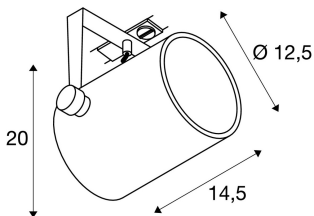

## EURO SPOT TRACK

black, QPAR111 75W, incl. 1-circuit adapter

Rotating and swivelling EURO SPOT TRACK 240V LED spotlight, with a compact design, with a suitable adapter for the 1-circuit 240V track system. The LED light source is installed in the cylindrical lamp head in the factory. The spotlight, which is available with several housing colours and beam angles, has a high light output thanks to its simple and timeless appearance.

## TECHNICAL DATA

Item no.:	1001860
Socket	GU10
Lamp	QPAR111
Number of sockets	1
Lamps included	0
Primary nominal voltage	230V ~50Hz mA/V
Tilt range	90 °
Horizontal rotation range	350 °
Length	14.5 cm
Height	21.0 cm
Diameter	12.5 cm
Net weight	0.819 kg
Gross weight	1.0 kg
Safety class	I
Assembly	Surface
Assembly details	Track Ceiling
Wattage	75.0 W
BIG WHITE Page	393