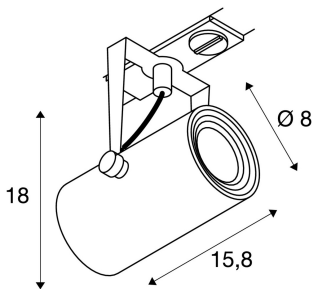

## EURO SPOT TRACK

silver, 3000K, 36°, incl. 1-circuit adapter

Rotating and swivelling EURO SPOT TRACK 240V LED spotlight, with a compact design, with a suitable adapter for the 1-circuit 240V track system. The LED light source is installed in the cylindrical lamp head in the factory. The spotlight, which is available with several housing colours and beam angles, has a high light output thanks to its simple and timeless appearance.

## TECHNICAL DATA

Item no.:	1001487
Primary nominal voltage	230V ~50Hz mA/V
Vertical tilting range	90 °
Horizontal rotation range	350 °
Length	15.8 cm
Height	18.0 cm
Diameter	8.0 cm
Net weight	0.65 kg
Gross weight	0.696 kg
Safety class	I
Assembly	Surface
Assembly details	Track Ceiling, Track Wall
Wattage	11.0 W
Lumen	650 lm
Colour temperature	3000 Kelvin
Beam angle	36 °
CRI	>80
Binning	3
Service life	30000 h
BIG WHITE Page	392