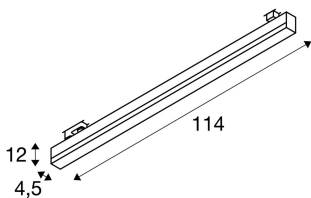

SIGHT

for 240V 3-circuit tracks, LED, 3000K, silver-grey, incl. 3-circuit adapter

The SIGHT LED is a professional luminaire for track mounting thanks to the installed 3-circuit high-voltage track adapter. There is a Premium LED within the frame which provides the required background lighting. Thanks to the in-built LED driver, the SIGHT 54 is suitable for direct connection to the high-voltage track and comes in several colour versions.

TECHNICAL DATA

Item no.:	1001292
Lamps included	0
Number of different light outlets	1
Primary nominal voltage	220-240V ~50/60Hz mA/V
Secondary power / secondary voltage	700 mA/V
Length	114.0 cm
Width	4.5 cm
Height	12.0 cm
Net weight	1.995 kg
Gross weight	2.431 kg
Safety class	I
Assembly	Surface
Assembly details	Track Ceiling
Wattage	37.0 W
Lumen	3100 lm
Colour temperature	3000 Kelvin
Beam angle	120 °
CRI	>80
UGR ?	28
Binning	4
Service life	30000 h
BIG WHITE Page	349