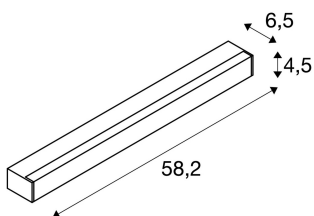

## SIGHT LED

wall and ceiling light, with switch, 600mm, white

The SIGHT 60 wall and ceiling light is a professional luminaire for surface mounting. There are two 7.5 Watt LEDs within the black, white or silver-grey frame which provide the necessary illumination strength. The rocker switch on the luminaire's housing contributes to its ease of use. Thanks to the built-in LED driver, the SIGHT 60 wall and ceiling light is ready for direct connection to the 230V mains supply.

## TECHNICAL DATA

Item no.:	1001284
Lamps included	0
Number of different light outlets	1
Primary nominal voltage	220-240V ~50/60Hz mA/V
Secondary power / secondary voltage	700 mA/V
Length	58.2 cm
Width	4.5 cm
Height	6.5 cm
Net weight	1.138 kg
Gross weight	1.327 kg
Safety class	I
Assembly	Surface
Assembly details	Ceiling, Wall
Wattage	20.0 W
Lumen	1490 lm
Colour temperature	3000 Kelvin
Beam angle	120 °
CRI	>80
UGR ?	28
Binning	4
Service life	30000 h
BIG WHITE Page	328