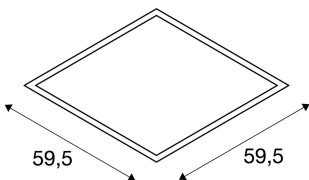

## VALETO® LED PANEL

LED Indoor recessed ceiling light, 600x600mm,  
UGR<19

The LED VALETO PANEL comes in two sizes and is a modern, space-saving solution for an efficient type of basic lighting. Because the light is fully compatible with Valeto Smart, the light colour can be set to between 2700 and 6500 Kelvin. With this product you reach a pleasant, homogeneous and glare-free lighting feeling. An aperture angle under 19° is achieved here.

## TECHNICAL DATA

Item no.:	1001250
Lamps included	0
Number of different light outlets	1
Primary nominal voltage	100-240V ~50/60Hz mA/V
Secondary power / secondary voltage	1050 mA/V
Length	59.5 cm
Width	59.5 cm
Height	1.1 cm
Net weight	3.1 kg
Gross weight	3.317 kg
Safety class	II
Assembly	Recessed
Assembly details	Ceiling
Wattage	43.0 W
Lumen	3600 lm
Beam angle	95 °
CRI	>80
UGR ?	19
Binning	6
LXXBXX data	L70B50
Service life	25000 h
Minimum ambient temperature	-10 °C