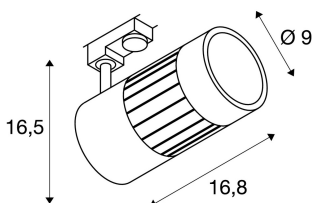

STRUCTEC

spot for 3-circuit high-voltage track, 24W, LED, 4000K, 60°, black, incl. 3-circuit adapter

The STRUCTEC Rich Color Spot, which is available with different colours and beam angles, and with a suitable adapter for the 240V 3-circuit track system, is equipped with a high-performance COB LED module which is especially suitable for excellent colour reproduction thanks to having a CRI of >90.

TECHNICAL DATA

Item no.:	1000989
Primary nominal voltage	220-240V ~50/60Hz mA/V
Vertical tilting range	85 °
Horizontal rotation range	350 °
Length	16.8 cm
Height	16.5 cm
Diameter	9.0 cm
Net weight	1.112 kg
Gross weight	1.347 kg
Safety class	I
Assembly	Surface
Assembly details	Ceiling, Track Ceiling, Track Wall
Wattage	28.0 W
Lumen	2750 lm
Colour temperature	4000 Kelvin
Beam angle	60 °
CRI	>90
Binning	3
Service life	30000 h
BIG WHITE Page	356