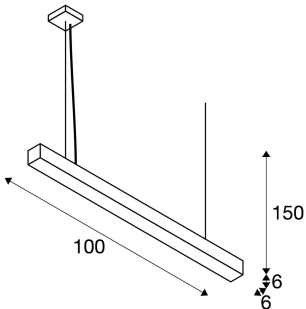

Q-LINE PD

LED Indoor pendant light, 1m, BAP, silver, 4000K

The Q-LINE ceiling light is optionally available with a white, black, or silver-grey luminaire housing. It is also available with a pure white or warm white LED, and different dimensions. Its high luminance and UGR value of less than 10 make the Q-Line luminaire suitable for workstations. Thanks to the TRIAC dimmable LED driver, the luminaire can be directly connected to the 230 Volt mains voltage supply.

TECHNICAL DATA

Item no.:	1000934
Lamps included	0
Number of different light outlets	1
Primary nominal voltage	220-240V ~50/60Hz mA/V
Secondary power / secondary voltage	900 mA/V
Length	100.0 cm
Pendant length	150.0 cm
Width	6.0 cm
Height	6.0 cm
Net weight	2.491 kg
Gross weight	3.019 kg
Safety class	I
Assembly	Surface
Assembly details	Ceiling
Dimmable	Ja
Dimming technology	Leading edge
Wattage	45.0 W
Lumen	2300 lm
Colour temperature	4000 Kelvin
Beam angle	30 °
CRI	>90
UGR ?	10