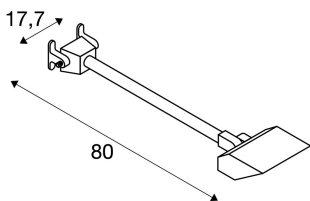

TODAY

outdoor display fitting, LED, 4000K, black, long, IP65

The powerful display fitting TODAY is made of painted aluminium which covers the built-in LED. The lamp head can be tilted and is mounted on a straight beam. With protection class IP65, it is suitable for outdoor use. The electrical connection of the luminaire, which comes in black, white and silver-grey, is made directly to the 230V mains power supply. This luminaire has a built-in, powerful 29W LED lamp.

TECHNICAL DATA

Item no.:	1000880
Lamps included	0
Primary nominal voltage	220-240V ~50/60Hz mA/V
Secondary power / secondary voltage	640 mA/V
Vertical tilting range	90 °
Width	17.7 cm
Height	23.2 cm
Depth	66.6 cm
Net weight	1.788 kg
Gross weight	2.144 kg
IP Code	IP 65
Safety class	I
Impact resistance class	IK02
Impact resistance	0,200000000000000001 Joule
Assembly	Surface
Assembly details	Wall
Wattage	29.0 W
Lumen	2800 lm
Colour temperature	4000 Kelvin
Beam angle	140 °
CRI	>70
Binning	6