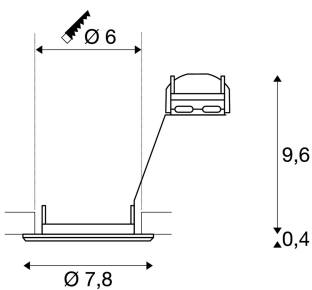

## PIKA

recessed ceiling light, QPAR51, rigid, silver-grey, max. 50W

The rigid high-voltage recessed fitting PIKA QPAR51 is available in white, chrome, brass and silver-grey. PIKA is a modern spotlight for extraordinary lighting. The electrical connection is made directly to the 230V mains supply.

## TECHNICAL DATA

Item no.:	1000717
Socket	GU10
Lamp	QPAR51
Number of sockets	1
Lamps included	0
Primary nominal voltage	230V ~50Hz mA/V
Height	10.0 cm
Diameter	7.8 cm
Installation diameter	6.0 cm
Installation depth	10.0 cm
Net weight	0.12 kg
Gross weight	0.149 kg
Safety class	II
Assembly	Recessed
Assembly details	Ceiling
Number of through-wires	10
Wattage	50.0 W
BIG WHITE Page	454