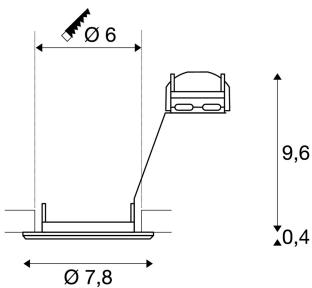

PIKA

recessed ceiling light, QPAR51, rigid, white, max. 50W

The rigid high-voltage recessed fitting PIKA QPAR51 is available in white, chrome, brass and silver-grey. PIKA is a modern spotlight for extraordinary lighting. The electrical connection is made directly to the 230V mains supply.

TECHNICAL DATA

Item no.:	1000714
Socket	GU10
Lamp	QPAR51
Number of sockets	1
Lamps included	0
Primary nominal voltage	230V ~50Hz mA/V
Height	10.0 cm
Diameter	7.8 cm
Installation diameter	6.0 cm
Installation depth	10.0 cm
Net weight	0.123 kg
Gross weight	0.151 kg
Safety class	II
Assembly	Recessed
Assembly details	Ceiling
Number of through-wires	10
Wattage	50.0 W
BIG WHITE Page	454