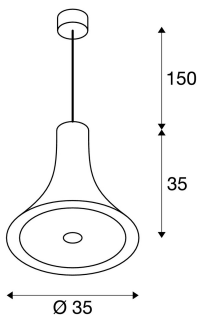

BATO 35 PD

LED Indoor pendant light, brass, LED, 2500K

The pendants in the BATO family are available in two sizes and three colour variants. You can also choose between built-in LED light sources and an E27 socket. The family is completed with associated wall lights and ceiling lights. The BATO is supplied ready for direct connection to a 230V mains power supply.

TECHNICAL DATA

Item no.:	1000441
Lamps included	0
Primary nominal voltage	220-240V ~50/60Hz mA/V
Secondary power / secondary voltage	500 mA/V
Pendant length	150.0 cm
Height	35.0 cm
Diameter	35.0 cm
Net weight	1.7 kg
Gross weight	1.819 kg
Safety class	I
Assembly	Surface
Assembly details	Ceiling
Dimmable	Ja
Dimming technology	trailing edge
Wattage	21.0 W
Lumen	1500 lm
Colour temperature	2500 Kelvin
Beam angle	100 °
CRI	>80
Service life	30000 h
BIG WHITE Page	58