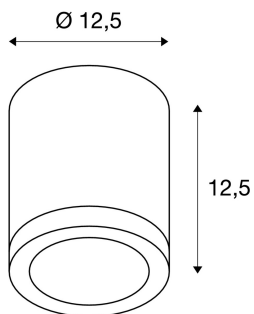

ROX CEILING OUT

QPAR11, outdoor ceiling light, brushed aluminium, max. 50W, IP44

The puristic ceiling light of the ROX series is made from brushed aluminium and glass, which covers the lamp. It is suitable for use outdoors thanks to its IP44 protection class. The electrical connection is made directly to the 230V mains supply. The ROX series also includes wall lights as well as floor stands with different sockets and can therefore be used universally.

TECHNICAL DATA

Item no.:	1000332
Socket	GU10
Lamp	QPAR111
Number of sockets	1
Primary nominal voltage	230V ~50Hz mA/V
Height	12.5 cm
Diameter	12.5 cm
Net weight	0.849 kg
Gross weight	0.967 kg
IP Code	IP 44
Safety class	I
Assembly	Surface
Assembly details	Ceiling
Wattage	50.0 W
BIG WHITE Page	266