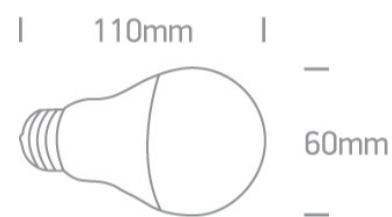

## 9G12B/W/E

10,5W E27 Classic LED lamp.

Suitable for residential and commercial applications.

Complies with standard EN62560 and any other specific standards.

IP20 **80** CRI  CE

### Dimensions

### Physical Specification

Item Group	25 Lamps
Family	Classic Lamps LED
Order Code	9G12B/W/E
Shape	Circular
Height	110mm
Diameter	60mm

Gear

No

Lamp

Input Type

Mains Voltage

Input Voltage

## Packing Info

Box Length

6,1cm

Box Width

6,1cm

Box Height

11,5cm

Box Weight