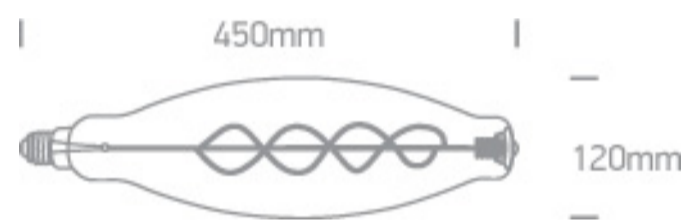

New 2020 Edition 2>Lamps

9G08E/A

8W E27 Decorative LED lamp

Complies with standard EN62560 and any other specific standards.

IP20 **CE**

Downloads

Dimensions

Physical Specification

Item Group	New 2020 Edition 2
Family	Lamps
Order Code	9G08E/A
Colour	Amber
Shape	Circular
Height	450mm
Diameter	120mm

Electrical Characteristics

Gear	No
------	----

Lamp

Input Type	Mains Voltage
Input Voltage	220-240V
50 Hz	Yes
60 Hz	Yes
Power(Watts)	8W
IP Rating	IP20
Lamp Type	LED
Lamp Holder	E27
Dimmable	No