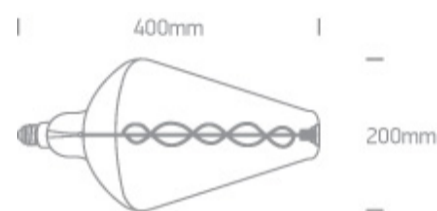

## 9G08D/DC

8W E27 Decorative LED lamp

Complies with standard EN62560 and any other specific standards.

IP20 **CE**

### Dimensions

### Physical Specification

|            |                    |
|------------|--------------------|
| Item Group | New 2020 Edition 2 |
| Family     | Lamps              |
| Order Code | 9G08D/DC           |
| Colour     | Dark Chrome        |
| Shape      | Circular           |
| Height     | 400mm              |
| Diameter   | 200mm              |