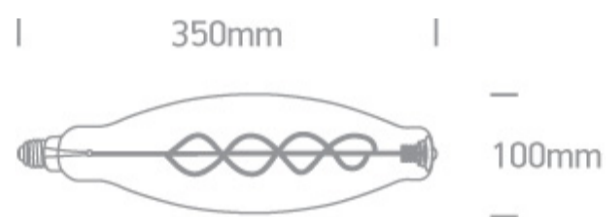

## 9G04E/DC

4W E27 Decorative LED lamp

Complies with standard EN62560 and any other specific standards.

IP20 **CE**

### Dimensions

Dark Chrome

Shape

Circular

Height

350mm

Diameter

100mm