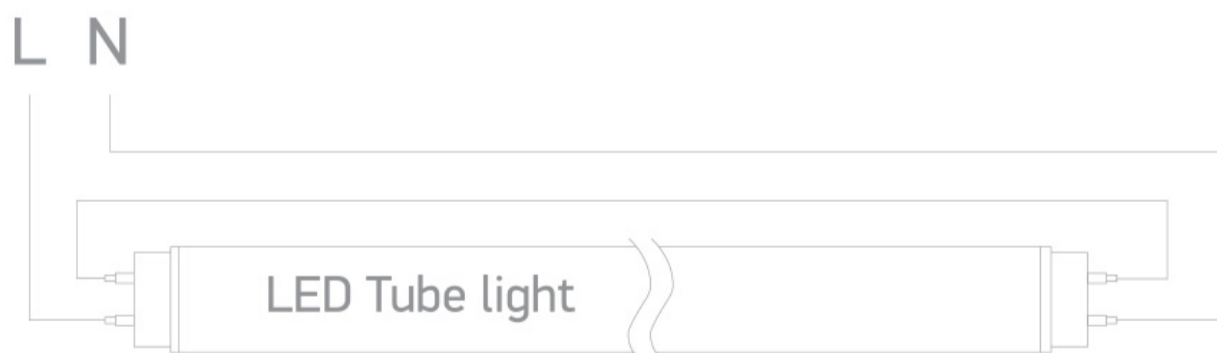

25 Lamps>T8 LED Tubes

9026L/W

Rotating T8 LED tube.

Complies with standard EN62560 and any other specific standards.

IP20 80 CRI  CE

Downloads

Dimensions

Wiring Diagram

Physical Specification

Item Group	25 Lamps
Family	T8 LED Tubes
Order Code	9026L/W
Shape	Circular
Height	15000mm

Diameter

29mm

Electrical Characteristics

Gear

No

Lamp