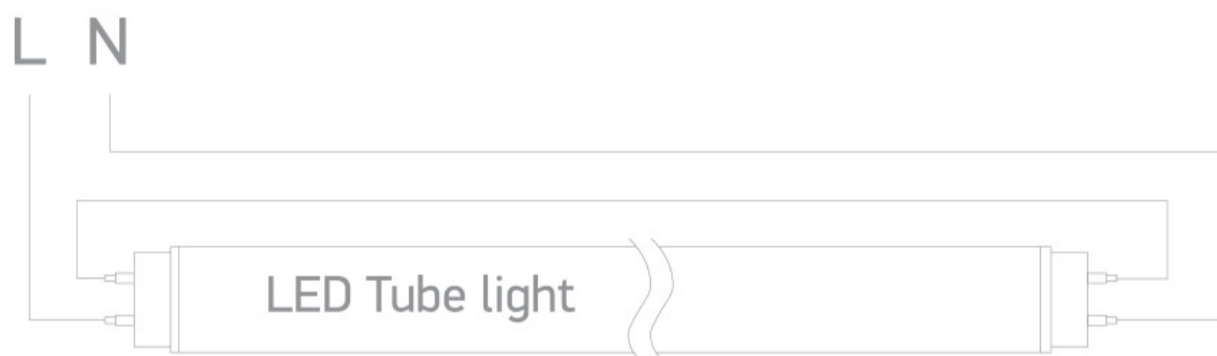

New 2023 Edition 2>Lamps

9018LA/C

Glass T5 LED tube.

Complies with standard EN62560 and any other specific standards.

Downloads

Dimensions

Wiring Diagram

Physical Specification

Item Group	New 2023 Edition 2
Family	Lamps
Order Code	9018LA/C
Shape	Circular
Height	1450mm

Diameter

16mm

Electrical Characteristics

Gear

No

Lamp

Input Type