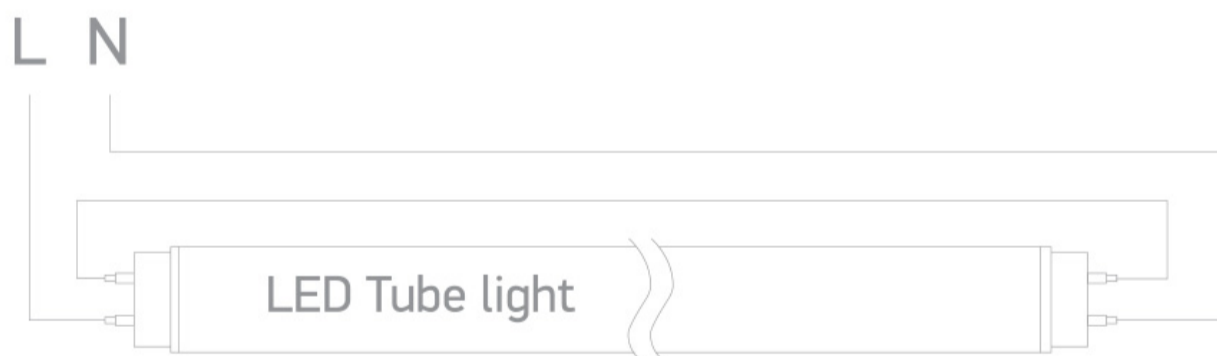

Physical Specification

Item Group	New 2023 Edition 2
Family	Lamps
Order Code	9016LA/C
Shape	Circular
Height	1150mm