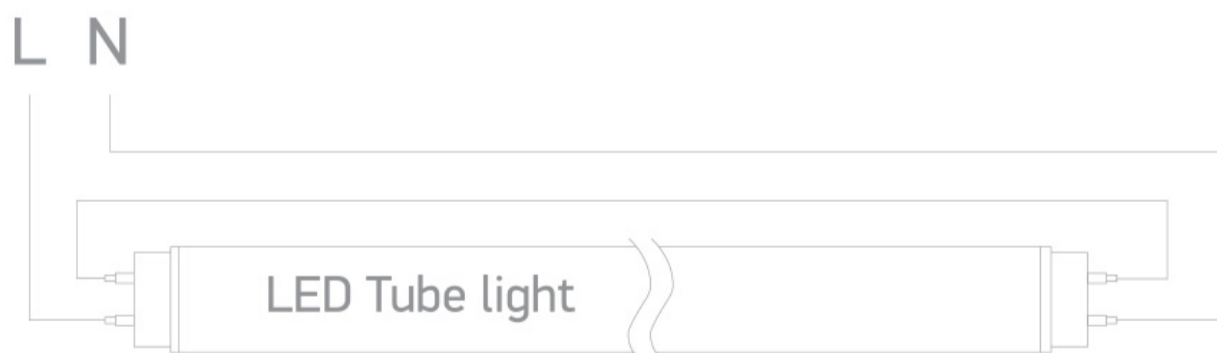

New 2023 Edition 2>Lamps

9007LA/C

Glass T5 LED tube.

Complies with standard EN62560 and any other specific standards.

Downloads

Dimensions

Wiring Diagram

Physical Specification

Item Group	New 2023 Edition 2
Family	Lamps
Order Code	9007LA/C
Shape	Circular
Height	550mm

Diameter

16mm

Electrical Characteristics

Gear

No

Lamp

Input Type