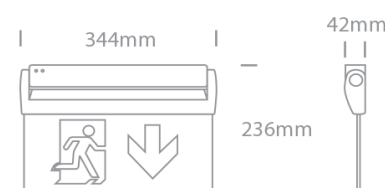

## 89410/W

1,8W LED Wall and ceiling Exit sign, IP20.

Supplied with battery.

With monthly Auto Self Test.

Complies with standard EN60598-1 and any other specific standards.

### Dimensions

### Physical Specification

Item Group	New 2023 Edition 2
Family	Emergency Lights
Order Code	89410/W
Colour	White
Material	PC
Diffuser Material	Acrylic
Shape	Rectangular

Length	344mm
Width	236mm
Height	42mm
Surface Ceiling	Yes
Surface Wall	Yes
Indoor	Yes
Adjustable	No